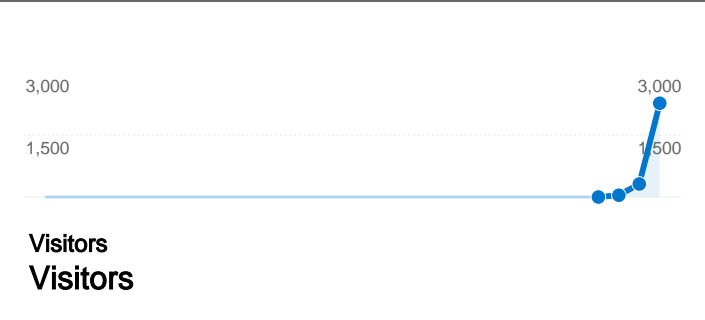

Site Usage

2,861 Visits

86.86% Bounce Rate

3,418 Pageviews

00:00:53 Avg. Time on Site

1.19 Pages/Visit

90.56% % New Visits

Visitors Overview

Map Overlay world

Traffic Sources Overview

Content Overview

Pages	Pageviews	% Pageviews
/	3,418	100.00%

2,591 people visited this site

- 2,861** Visits
- 2,591** Absolute Unique Visitors
- 3,418** Pageviews
- 1.19** Average Pageviews
- 00:00:53** Time on Site
- 86.86%** Bounce Rate
- 90.56%** New Visits

All traffic sources sent a total of 2,861 visits

- 75.85% Direct Traffic
- 24.15% Referring Sites
- 0.00% Search Engines

Top Traffic Sources

Sources	Visits	% visits
(direct) ((none))	2,170	75.85%
motori.hr (referral)	127	4.44%
losebrije.com (referral)	118	4.12%
mail.google.com (referral)	66	2.31%
hraweb.com (referral)	25	0.87%

Pages on this site were viewed a total of 3,418 times

3,418 Pageviews

2,861 Unique Views

86.86% Bounce Rate

Top Content

Pages	Pageviews	% Pageviews
/	3,418	100.00%