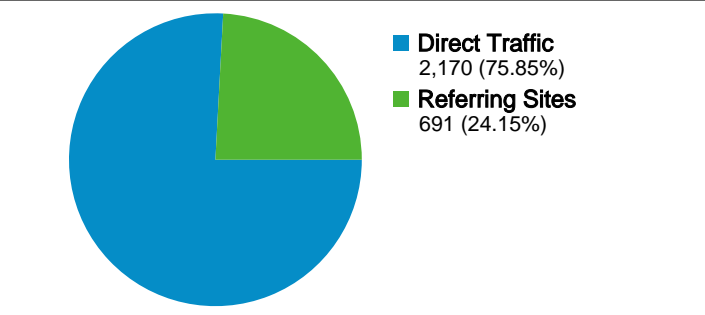

Site Usage

2,861 Visits

86.86% Bounce Rate

3,418 Pageviews

00:00:53 Avg. Time on Site

1.19 Pages/Visit

90.56% % New Visits

Visitors Overview

Map Overlay world

Traffic Sources Overview

Content Overview

Pages	Pageviews	% Pageviews
/	3,418	100.00%

2,591 people visited this site

- 2,861** Visits
- 2,591** Absolute Unique Visitors
- 3,418** Pageviews
- 1.19** Average Pageviews
- 00:00:53** Time on Site
- 86.86%** Bounce Rate
- 90.56%** New Visits

All traffic sources sent a total of 2,861 visits

- 75.85% Direct Traffic
- 24.15% Referring Sites
- 0.00% Search Engines

Top Traffic Sources

Sources	Visits	% visits
(direct) ((none))	2,170	75.85%
motori.hr (referral)	127	4.44%
losebrije.com (referral)	118	4.12%
mail.google.com (referral)	66	2.31%
hraweb.com (referral)	25	0.87%

Keywords	Visits	% visits
There is no data for this view.		

2,861 visits came from 23 countries/territories

Site Usage

Visits	Pages/Visit	Avg. Time on Site	% New Visits	Bounce Rate	
2,861 % of Site Total: 100.00%	1.19 Site Avg: 1.19 (0.00%)	00:00:53 Site Avg: 00:00:53 (0.00%)	90.46% Site Avg: 90.56% (-0.12%)	86.86% Site Avg: 86.86% (0.00%)	
Country/Territory	Visits	Pages/Visit	Avg. Time on Site	% New Visits	Bounce Rate
Croatia	2,627	1.20	00:00:54	90.26%	86.79%
Austria	90	1.14	00:00:41	93.33%	88.89%
Germany	23	1.26	00:00:35	95.65%	82.61%
Bosnia and Herzegovina	16	1.00	00:00:00	93.75%	100.00%
Slovenia	16	1.88	00:01:48	87.50%	68.75%
Netherlands	13	1.00	00:00:00	84.62%	100.00%
United States	10	1.00	00:00:00	100.00%	100.00%
Czech Republic	9	1.00	00:00:00	88.89%	100.00%
United Kingdom	9	1.22	00:01:57	88.89%	77.78%
Switzerland	8	1.00	00:00:00	100.00%	100.00%