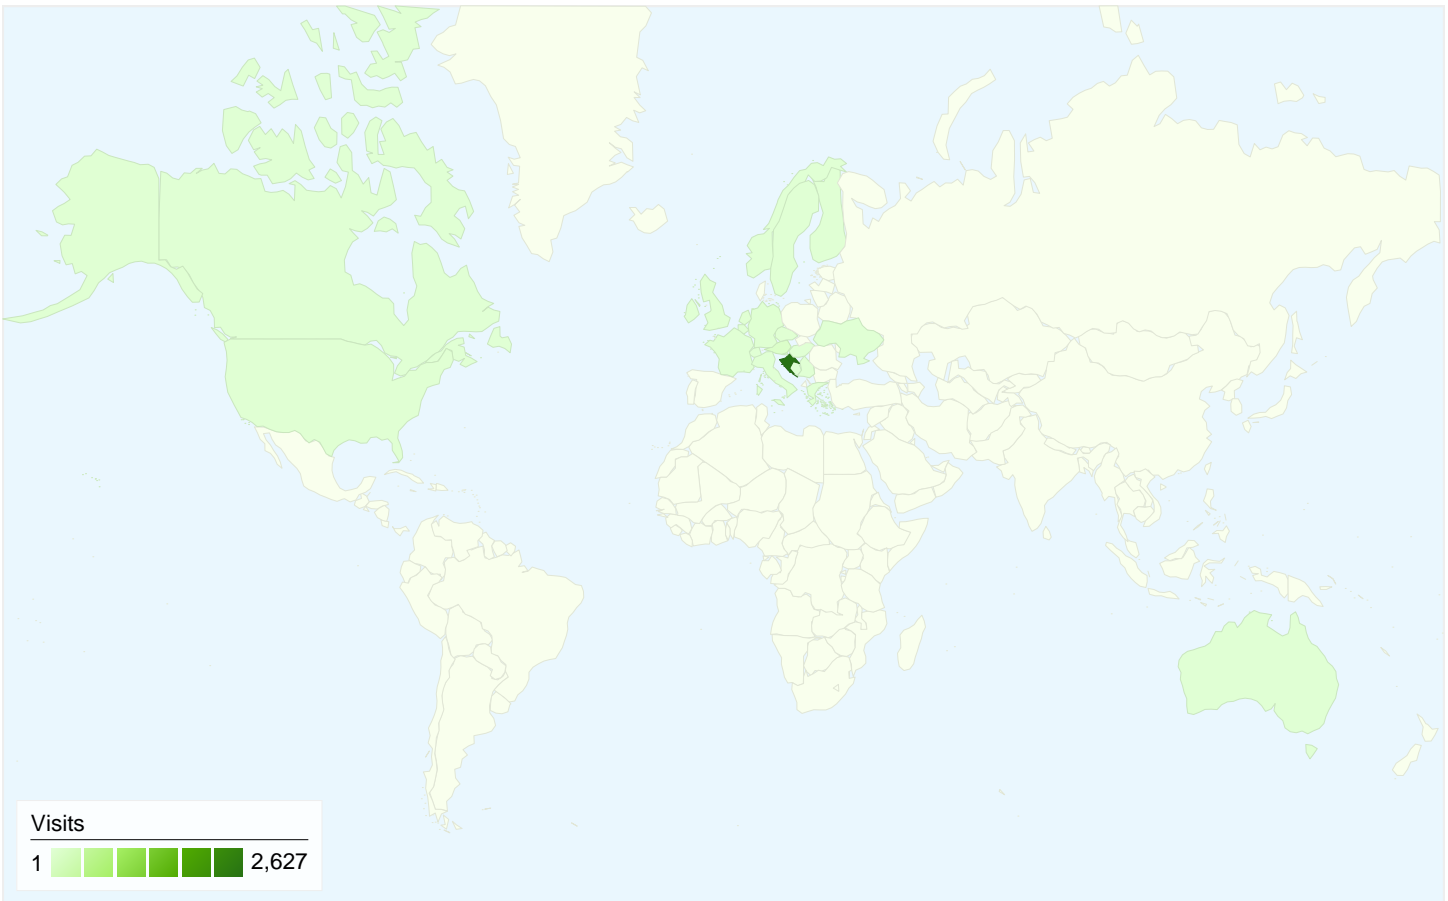

Map Overlay world

Traffic Sources Overview

Content Overview

Pages	Pageviews	% Pageviews
/	3,418	100.00%

2,591 people visited this site

- 2,861** Visits
- 2,591** Absolute Unique Visitors
- 3,418** Pageviews
- 1.19** Average Pageviews
- 00:00:53** Time on Site
- 86.86%** Bounce Rate
- 90.56%** New Visits

All traffic sources sent a total of 2,861 visits

- 75.85% Direct Traffic
- 24.15% Referring Sites
- 0.00% Search Engines

Top Traffic Sources

Sources	Visits	% visits
(direct) ((none))	2,170	75.85%
motori.hr (referral)	127	4.44%
losebrije.com (referral)	118	4.12%
mail.google.com (referral)	66	2.31%
hraweb.com (referral)	25	0.87%

Keywords	Visits	% visits
There is no data for this view.		

2,861 visits came from 23 countries/territories

Site Usage

Visits	Pages/Visit	Avg. Time on Site	% New Visits	Bounce Rate	
2,861 % of Site Total: 100.00%	1.19 Site Avg: 1.19 (0.00%)	00:00:53 Site Avg: 00:00:53 (0.00%)	90.46% Site Avg: 90.56% (-0.12%)	86.86% Site Avg: 86.86% (0.00%)	
Country/Territory	Visits	Pages/Visit	Avg. Time on Site	% New Visits	Bounce Rate
Croatia	2,627	1.20	00:00:54	90.26%	86.79%
Austria	90	1.14	00:00:41	93.33%	88.89%
Germany	23	1.26	00:00:35	95.65%	82.61%
Bosnia and Herzegovina	16	1.00	00:00:00	93.75%	100.00%
Slovenia	16	1.88	00:01:48	87.50%	68.75%
Netherlands	13	1.00	00:00:00	84.62%	100.00%
United States	10	1.00	00:00:00	100.00%	100.00%
Czech Republic	9	1.00	00:00:00	88.89%	100.00%
United Kingdom	9	1.22	00:01:57	88.89%	77.78%
Switzerland	8	1.00	00:00:00	100.00%	100.00%