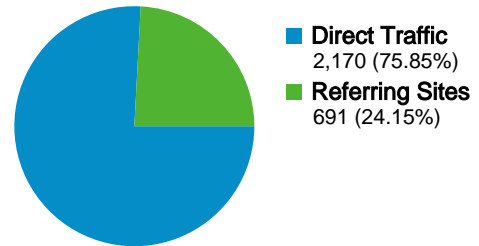

Site Usage

2,861 Visits

86.86% Bounce Rate

3,418 Pageviews

00:00:53 Avg. Time on Site

1.19 Pages/Visit

90.56% % New Visits

Visitors Overview

Map Overlay world

Traffic Sources Overview

Content Overview

Pages	Pageviews	% Pageviews
/	3,418	100.00%

2,591 people visited this site

- 2,861** Visits
- 2,591** Absolute Unique Visitors
- 3,418** Pageviews
- 1.19** Average Pageviews
- 00:00:53** Time on Site
- 86.86%** Bounce Rate
- 90.56%** New Visits

All traffic sources sent a total of 2,861 visits

- 75.85% Direct Traffic
- 24.15% Referring Sites
- 0.00% Search Engines

Top Traffic Sources

Sources	Visits	% visits
(direct) ((none))	2,170	75.85%
motori.hr (referral)	127	4.44%
losebrije.com (referral)	118	4.12%
mail.google.com (referral)	66	2.31%
hraweb.com (referral)	25	0.87%

Keywords	Visits	% visits
There is no data for this view.		

2,861 visits came from 23 countries/territories

Site Usage

Visits	Pages/Visit	Avg. Time on Site	% New Visits	Bounce Rate	
2,861 % of Site Total: 100.00%	1.19 Site Avg: 1.19 (0.00%)	00:00:53 Site Avg: 00:00:53 (0.00%)	90.46% Site Avg: 90.56% (-0.12%)	86.86% Site Avg: 86.86% (0.00%)	
Country/Territory	Visits	Pages/Visit	Avg. Time on Site	% New Visits	Bounce Rate
Croatia	2,627	1.20	00:00:54	90.26%	86.79%
Austria	90	1.14	00:00:41	93.33%	88.89%
Germany	23	1.26	00:00:35	95.65%	82.61%
Bosnia and Herzegovina	16	1.00	00:00:00	93.75%	100.00%
Slovenia	16	1.88	00:01:48	87.50%	68.75%
Netherlands	13	1.00	00:00:00	84.62%	100.00%
United States	10	1.00	00:00:00	100.00%	100.00%
Czech Republic	9	1.00	00:00:00	88.89%	100.00%
United Kingdom	9	1.22	00:01:57	88.89%	77.78%
Switzerland	8	1.00	00:00:00	100.00%	100.00%